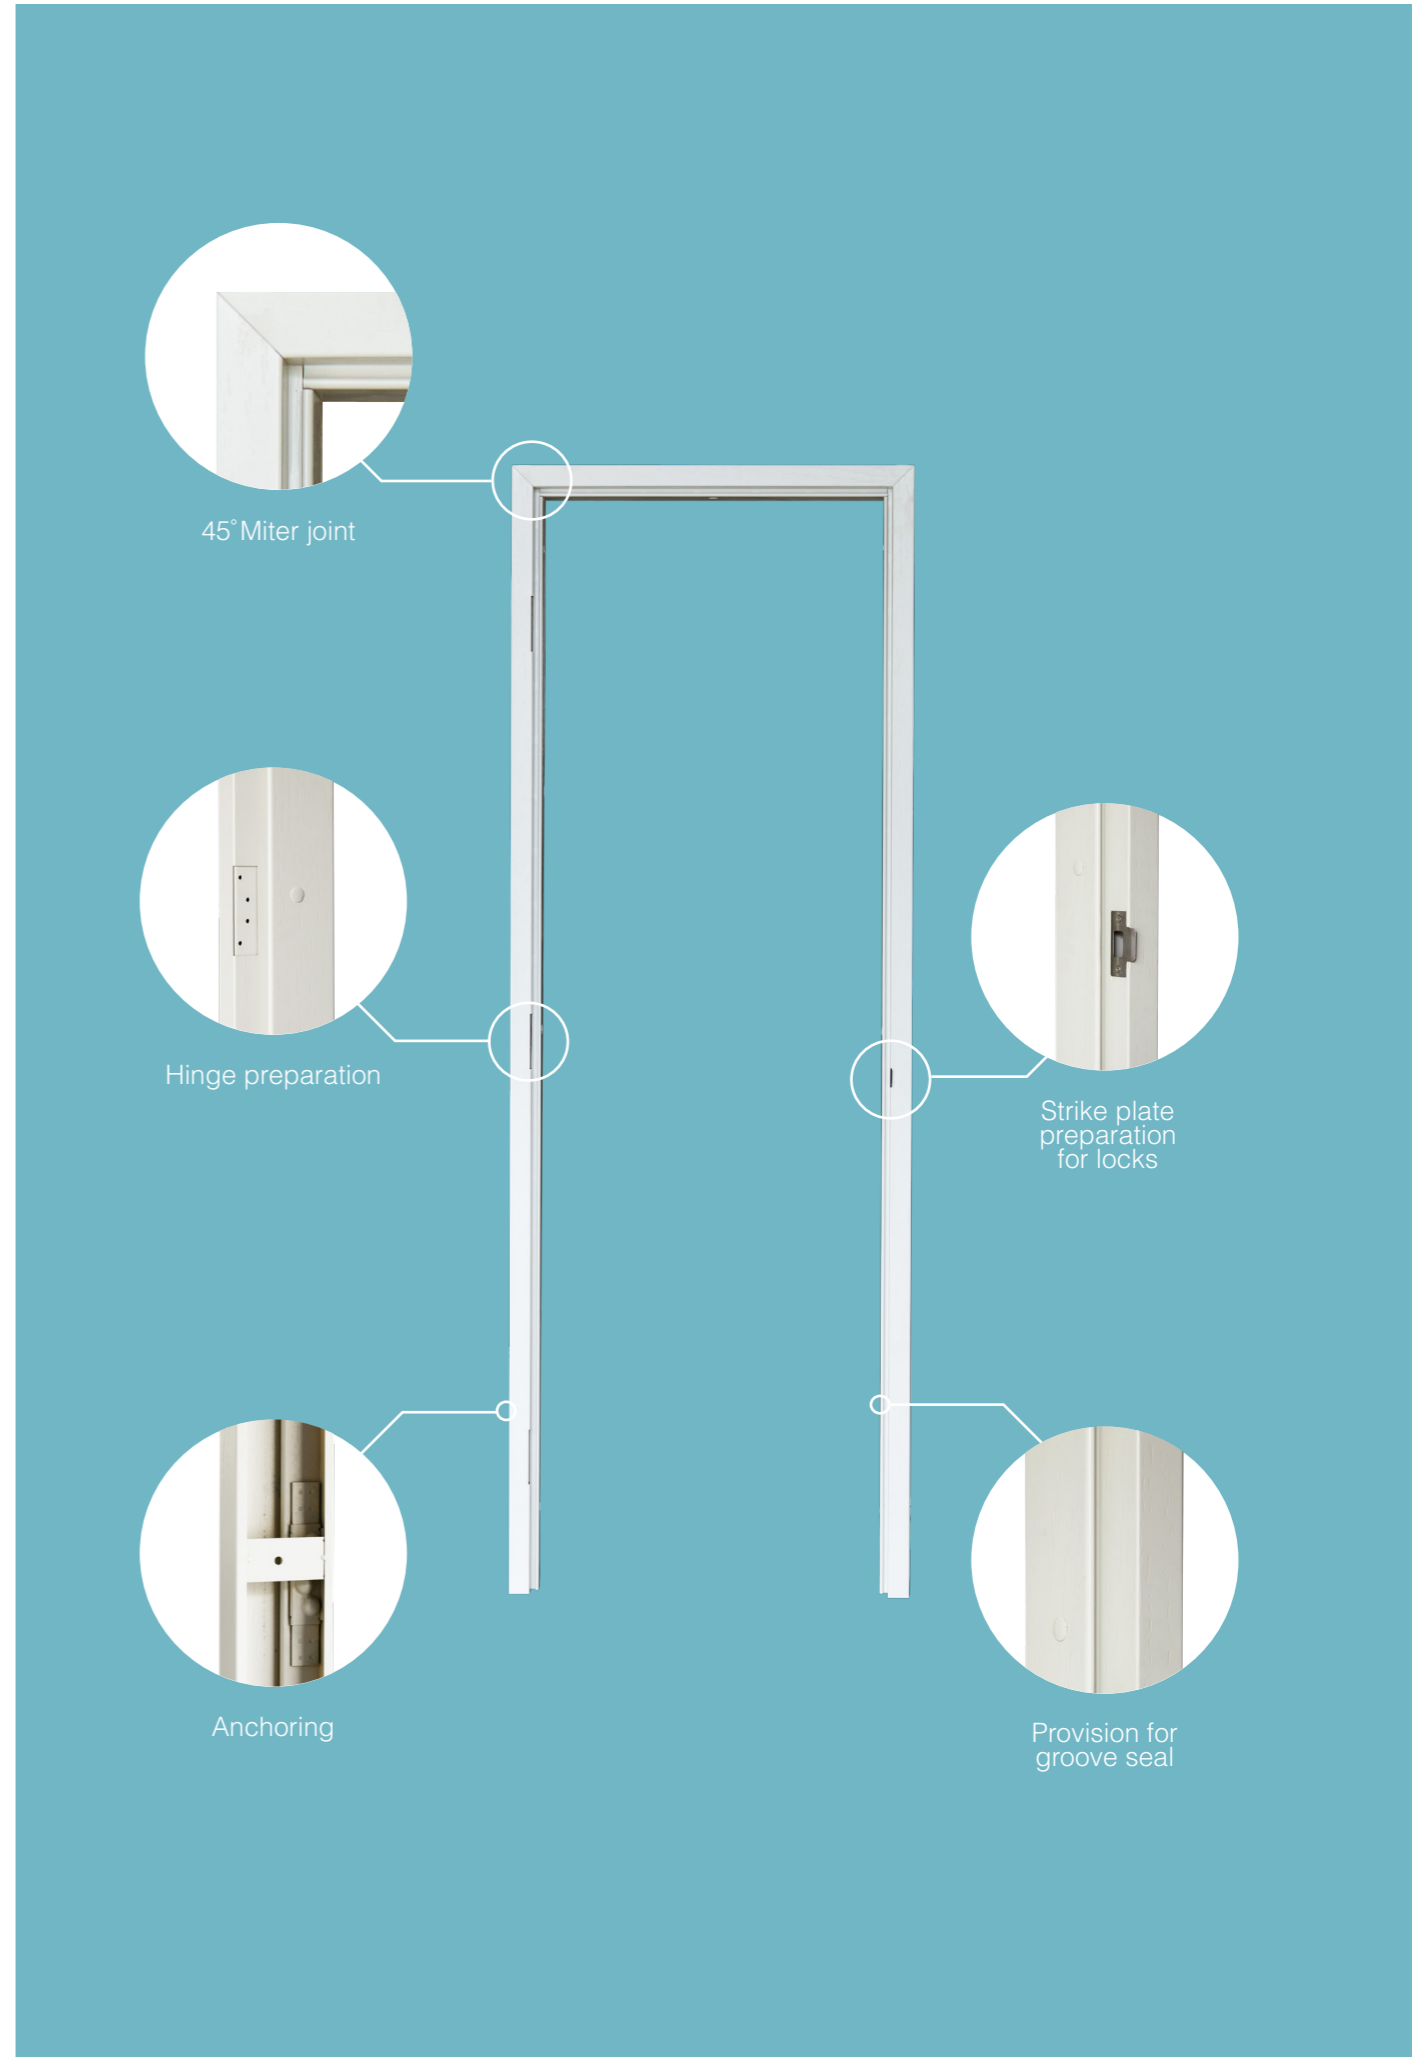

HÖRMANN

EZDOOR
RESIDENTIAL SERIES

The frame and shutter are supplied in primer finish only.
The colors shown in the catalog are indicative.

*For top coat application, please follow the directions
given in the Instruction Manual.

EZ Classic Doors

Applications: Main Entrance Door
Bedroom Door

Material: GRAINTEK™ Steel
Frame/Shutter: 1.2 / 0.8 mm
Grooved Frame Profile: 125 x 55 mm with seal
Shutter Thickness: 46 mm

Locking: Mortise sash lock with
cylinder and lever handle

Size: 750 x 2100 mm
900 x 2100 mm
1000 x 2100 mm
1200 x 2100 mm

Finishes: GRAINTEK™ with primer

Applications: Main Entrance Door
Bedroom Door
Bathroom Door

Material: GRAINTEK™ Steel
Frame/Shutter: 1.2 / 0.6 mm
Frame Profile: 125 x 55 mm
Shutter Thickness: 46 mm

Locking: Tower Bolt, Pull Handle,
Aldrop

Size: 750 x 2100 mm
900 x 2100 mm
1000 x 2100 mm
1200 x 2100 mm

Finishes: GRAINTEK™ with primer

A TO Z BENEFITS

 <p>Durable and long lasting</p>	 <p>Standard sizes for various applications</p>	 <p>Door and hardware as a complete package</p>
 <p>Quick Delivery</p>	 <p>Ready to install</p>	 <p>Can be finished with your choice of Colors</p>