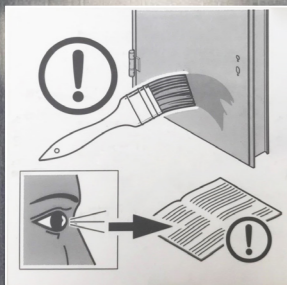

HÖRMANN

EZDOOR
RESIDENTIAL SERIES

The frame and shutter are supplied in primer finish only.
The colors shown in the catalog are indicative.

*For top coat application, please follow the directions
given in the Instruction Manual.

EZ Classic Doors

Applications: Main Entrance Door
Bedroom Door

Material: GRAINTEK™ Steel
Frame/Shutter: 1.2 / 0.8 mm
Grooved Frame Profile: 125 x 55 mm with seal
Shutter Thickness: 46 mm

Locking: Mortise sash lock with
cylinder and lever handle