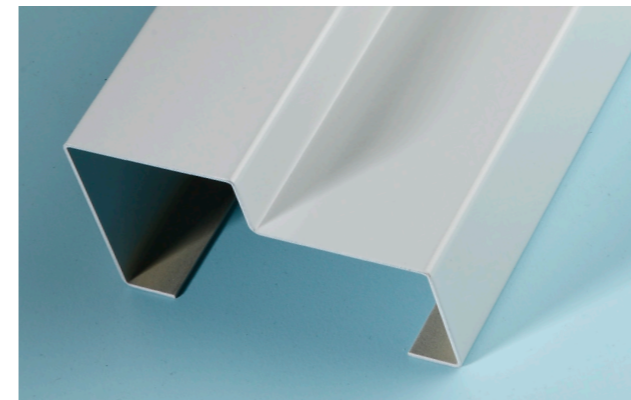

Locking: Tower Bolt, Pull Handle,
Aldrop

Size: 750 x 2100 mm
900 x 2100 mm
1000 x 2100 mm
1200 x 2100 mm

Finishes: GRAINTEK™ with primer

A TO Z BENEFITS

 <p>Durable and long lasting</p>	 <p>Standard sizes for various applications</p>	 <p>Door and hardware as a complete package</p>
 <p>Quick Delivery</p>	 <p>Ready to install</p>	 <p>Can be finished with your choice of Colors</p>

HARDWARE

Hinges

Mortise Sash Lock

Cylindrical Knob Lock

Aldrop

Lever Handle

Cylindrical Lock

Tower Bolt

Pull Handle

SELECT FRAME PACKAGE

(Suitable for 32 mm thick shutter)

Frame profile: 125 x 55 mm
 Material: GRAINTEK™ frame 1.2 mm
 Hinges: SSB BB 100 x 75 x 3 mm
 Lock Package: SS Aldrop 300 mm, Tower bolt 300 mm and pull handle 150 mm
 Finish: GRAINTEK™ with primer
 Size: 750 x 2100 mm
 900 x 2100 mm
 1000 x 2100 mm
 1200 x 2100 mm

CLASSIC FRAME PACKAGE

(Suitable for 32 mm thick shutter)

Grooved frame profile with PVC seal: 125 x 55 mm
 Material: GRAINTEK™ frame 1.2 mm
 Hinges: SSB BB 100 x 75 x 3 mm
 Lock Package: Cylindrical Knob Lock Grade 3
 Finish: GRAINTEK™ with Primer
 Size: 750 x 2100 mm
 900 x 2100 mm
 1000 x 2100 mm
 1200 x 2100 mm