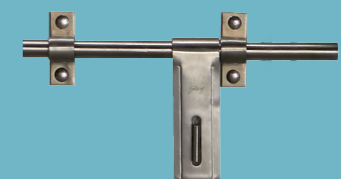

Locking: Tower Bolt, Pull Handle,
Aldrop

Size: 750 x 2100 mm
900 x 2100 mm
1000 x 2100 mm
1200 x 2100 mm

Finishes: GRAINTEK™ with primer

A TO Z BENEFITS

 <p>Durable and long lasting</p>	 <p>Standard sizes for various applications</p>	 <p>Door and hardware as a complete package</p>
 <p>Quick Delivery</p>	 <p>Ready to install</p>	 <p>Can be finished with your choice of Colors</p>

HARDWARE

Hinges

Mortise Sash Lock

Cylindrical Knob Lock

Aldrop

Lever Handle

Cylindrical Lock

Tower Bolt

Pull Handle

SELECT FRAME PACKAGE

(Suitable for 32 mm thick shutter)

Frame profile: 125 x 55 mm
 Material: GRAINTEK™ frame 1.2 mm
 Hinges: SSB BB 100 x 75 x 3 mm
 Lock Package: SS Aldrop 300 mm, Tower bolt 300 mm and pull handle 150 mm
 Finish: GRAINTEK™ with primer
 Size: 750 x 2100 mm
 900 x 2100 mm
 1000 x 2100 mm
 1200 x 2100 mm

CLASSIC FRAME PACKAGE

(Suitable for 32 mm thick shutter)

Grooved frame profile with PVC seal: 125 x 55 mm
 Material: GRAINTEK™ frame 1.2 mm
 Hinges: SSB BB 100 x 75 x 3 mm
 Lock Package: Cylindrical Knob Lock Grade 3
 Finish: GRAINTEK™ with Primer
 Size: 750 x 2100 mm
 900 x 2100 mm
 1000 x 2100 mm
 1200 x 2100 mm